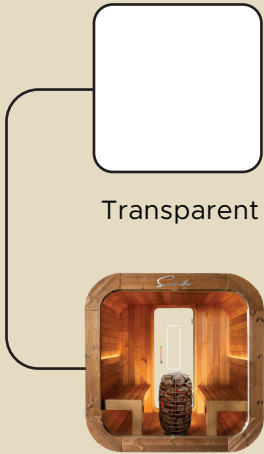

SUNCUBE

SAUNA COLOR

Premium Outdoor Sauna

Natural

Wood protection OUTSIDE

Wood protection INSIDE

Grey

Wood protection INSIDE

Black

Wood protection INSIDE

GLASS DOOR AND WALL

Transparent

Brown

Black

Print

STOVE