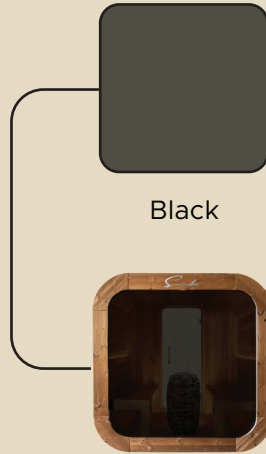

SUNCUBE

SAUNA COLOR

Premium Outdoor Sauna

Natural

Wood protection OUTSIDE

Wood protection INSIDE

Grey

Wood protection INSIDE

Black

Wood protection INSIDE

GLASS DOOR AND WALL

Transparent

Brown

Black

Print

STOVE