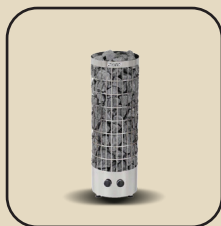

SUNCUBE

SAUNA COLOR

Premium Outdoor Sauna

Natural

Wood protection OUTSIDE

Wood protection INSIDE

Grey

Wood protection INSIDE

Black

Wood protection INSIDE

GLASS DOOR AND WALL

Transparent

Brown

Black

Print

STOVE

Harvia

HUUM wood

HUUM wifi

METAL RING

Black

Silver