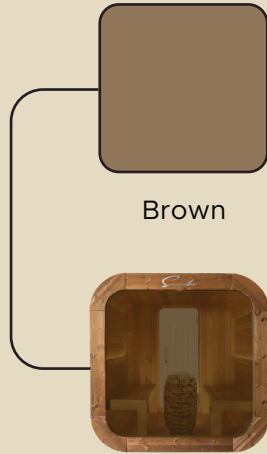

SUNCUBE

SAUNA COLOR

Premium Outdoor Sauna

Natural

Wood protection OUTSIDE

Wood protection INSIDE

Grey

Wood protection INSIDE

Black

Wood protection INSIDE

GLASS DOOR AND WALL

Transparent

Brown

Black

Print

STOVE